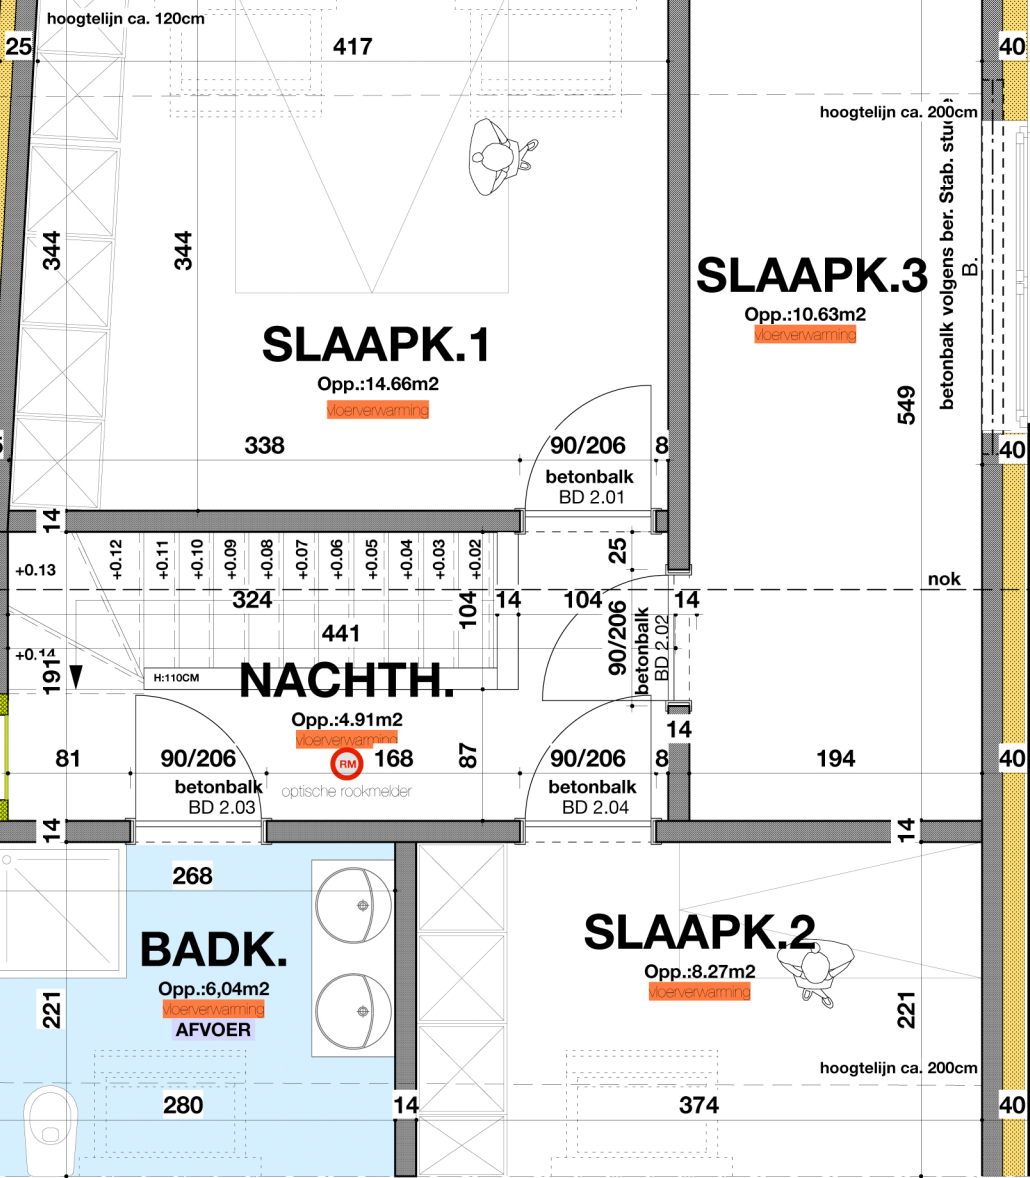

208

208

# ZOLDERPLAN

bruto opp. :55.76m<sup>2</sup>